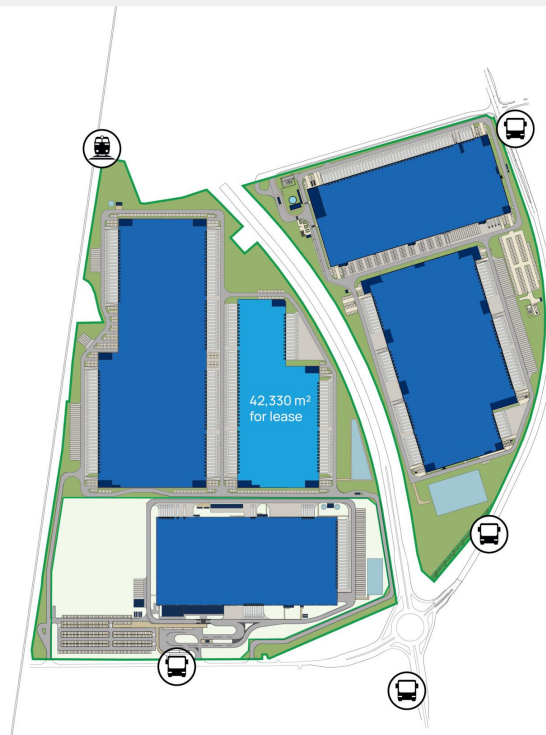

## Warehouse for rent in Wrocław – discover GLP Wrocław V Logistics Centre

GLP Wrocław V Logistics Centre is a modern facility designed to meet the needs of large logistics, e-commerce, and production companies. Located in the immediate vicinity of Wrocław and the A4 motorway, it offers excellent transport accessibility to major Polish cities and Western Europe. This strategic location ensures efficient handling of both domestic and international distribution, as well as quick connections to the ports of Gdańsk and Hamburg.

## Modern warehouse space in the heart of Lower Silesia

The facility offers flexible space tailored to the individual requirements of tenants, including the possibility of integrating office areas. With a storage height of up to 12 metres, increased floor load capacity, and multiple loading docks, the building enables efficient management of all types of goods. The project has been designed to optimise logistics processes and reduce operating costs. An additional advantage of the region is the strong availability of a skilled workforce.

### CELKOVÁ VE KOS BUDOVY

235,900 SQ M