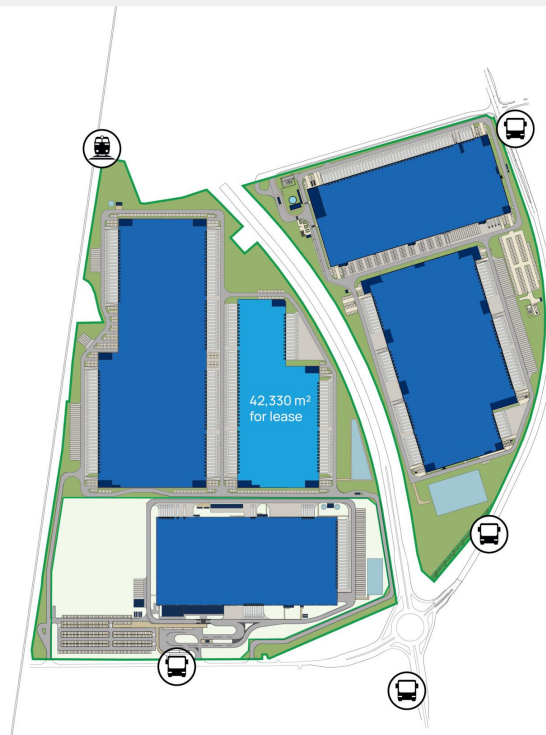

Pořko

Wrocław V Logistics Centre

42,330 SQM

BTS

KEY FEATURES

BREEAM Excellent

Fotovoltaika

Nabíjací EV

Michał Szczepaniak

Senior Associate, Real Estate Asset Management

mszczepaniak@marqlogistics.com

Pořko

+48 22 222 21 00

Warehouse for rent in Wrocław – discover GLP Wrocław V Logistics Centre

GLP Wrocław V Logistics Centre is a modern facility designed to meet the needs of large logistics, e-commerce, and production companies. Located in the immediate vicinity of Wrocław and the A4 motorway, it offers excellent transport accessibility to major Polish cities and Western Europe. This strategic location ensures efficient handling of both domestic and international distribution, as well as quick connections to the ports of Gdańsk and Hamburg.

Modern warehouse space in the heart of Lower Silesia

The facility offers flexible space tailored to the individual requirements of tenants, including the possibility of integrating office areas. With a storage height of up to 12 metres, increased floor load capacity, and multiple loading docks, the building enables efficient management of all types of goods. The project has been designed to optimise logistics processes and reduce operating costs. An additional advantage of the region is the strong availability of a skilled workforce.

CELKOVÁ VE KOS BUDOVY

235,900 SQ M

CELKOM DOSTUPNÉ

42,330 SQ M

ADRESA

GLP Wrocław V Logistics Centre, Wrocław, Poland

OGLEJTE SI PODROBNOSTI TE LASTNOSTI NA
[HTTPS://EU.GLP.COM/SK/NEHNUTE%4%
BENOSTI/WROCLAW-V-LOGISTICS-CENTRE/](https://eu.glp.com/sk/nehnute%4%benosti/wroclaw-v-logistics-centre/)