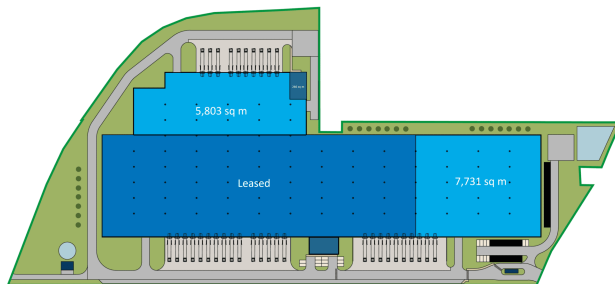

Space designed for business needs

GLP Lublin Logistics Centre offers 33,350 m² of warehouse space designed in accordance with ESG standards. The facility features a storage height of 10 metres, 35 loading docks, and a floor load capacity of 5T/m², ensuring efficient goods handling. The centre is located just 8 km from the airport and within 15 minutes of an area with over 97,000 potential employees. Combining functionality, workforce availability, and excellent road infrastructure, it stands out as one of the most attractive warehouse locations in Eastern Poland.

Sustainability and modern technologies

The facility is equipped with energy-efficient LED lighting and infrastructure prepared for photovoltaic panel installation. The smart metering system enables intelligent monitoring and optimisation of energy and water consumption. This investment combines environmental responsibility with high operational efficiency, creating a sustainable logistics centre in one of Poland's key regions.

CELKOVÁ VE KOS BUDOVY

33,350 SQ M

CELKOM DOSTUPNÉ

13,534 SQ M

ADRESA

Metalurgiczna 62, 20-234 Lublin, Poland