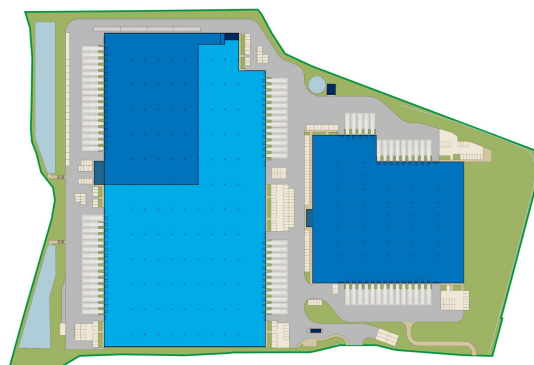

Gliwice serves as a prime location for logistics, warehousing and light production being home to a number of leading occupiers and well known brands who all benefit from an abundant local labour supply. Gliwice II Logistics Centre is situated in Katowicka Special Economic Zone, only 2-minute drive of the A4/DK88 junction. It offers 57,985 sq m of new, highly specified distribution space.

Modern warehouse space in a strategic location

The facility offers flexible warehouse and office space that can be tailored to tenants' specific needs. With a storage height of up to 12 metres, increased floor load capacity, and numerous loading docks, it enables efficient goods management. The entire complex has been designed to ensure maximum efficiency in logistics operations and a comfortable working environment. Thanks to its central location in Silesia, the investment provides fast access to key markets and distribution centres.

Eco-friendly solutions and modern technologies

GLP Gliwice II Logistics Centre meets high environmental standards, holding a BREEAM certification and infrastructure ready for photovoltaic panel installation. The facility is equipped with energy-efficient LED lighting and a smart metering system for monitoring utility consumption. It is a modern and sustainable space that enables companies to operate efficiently while minimising their environmental impact.

CELKOVÁ VE KOS BUDOVY

58,485 SQ M

CELKOM DOSTUPNÉ

26,642 SQ M

ADRESA

Kozielska 530A, 44-164 Gliwice, Poland