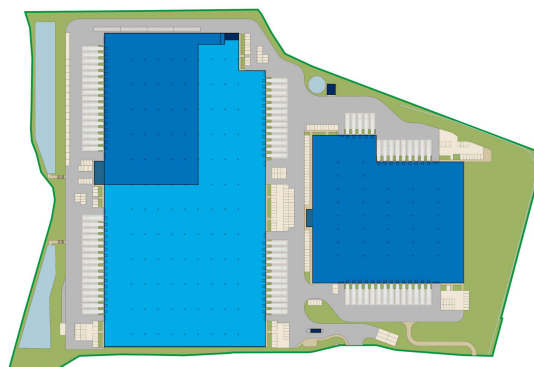

Gliwice serves as a prime location for logistics, warehousing and light production being home to a number of leading occupiers and well known brands who all benefit from an abundant local labour supply. Gliwice II Logistics Centre is situated in Katowicka Special Economic Zone, only 2-minute drive of the A4/DK88 junction. It offers 57,985 sq m of new, highly specified distribution space.

Modern warehouse space in a strategic location

The facility offers flexible warehouse and office space that can be tailored to tenants' specific needs. With a storage height of up to 12 metres, increased floor load capacity, and numerous loading docks, it enables efficient goods management. The entire complex has been designed to ensure maximum efficiency in logistics operations and a comfortable working environment. Thanks to its central location in Silesia, the investment provides fast access to key markets and distribution centres.

Eco-friendly solutions and modern technologies

GLP Gliwice II Logistics Centre meets high environmental standards, holding a BREEAM certification and infrastructure ready for photovoltaic panel installation. The facility is equipped with energy-efficient LED lighting and a smart metering system for monitoring utility consumption. It is a modern and sustainable space that enables companies to operate efficiently while minimising their environmental impact.

CELKOVÁ VE KOS BUDOVY

58,485 SQ M

CELKOM DOSTUPNÉ

26,642 SQ M

ADRESA

Kozielska 530A, 44-164 Gliwice, Poland