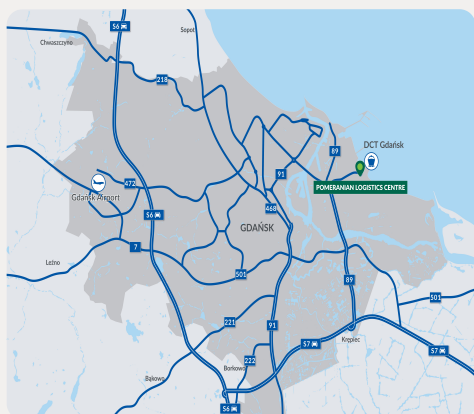

Lengyelország

Pomeranian Logistics Centre

13,530 SQM

Available now

KEY FEATURES

BREEAM Kiváló

LED világítás

Közlekedési kapcsolatok

Faültetés

Tet PV-re el készítve

Tömegközlekedés

Érdeklődjön erről az ingatlanról

Magdalena Górska-Wojtas

Vice President, Real Estate Asset Management

mgorska-wojtas@marqlogistics.com

Lengyelország

+48 22 222 21 00

Pomeranian Logistics Centre – a strategic location in the heart of the Tricity

Pomeranian Logistics Centre is a modern warehouse complex located directly adjacent to the Gdańsk Deepwater Container Terminal – Baltic Hub. Situated in the Tri-City area, one of Poland's most dynamic economic regions, the investment provides excellent access to maritime, road, rail, and air transport networks. This strategic connectivity enables efficient cargo flow on both national and international scales. It is a key logistics hub on the European port logistics map.

Advanced warehouse facilities for business

The complex offers a total warehouse area of 190,000 m², including 13,530 m² currently available for lease, providing extensive flexibility to meet tenants' operational needs. With a clear height of 10 metres and a floor load capacity of 50 kN/m², the facility allows for efficient storage and handling of diverse goods and advanced logistics processes. It is a space that combines high technical standards with exceptional adaptability and functionality.

An investment for the future in northern Poland