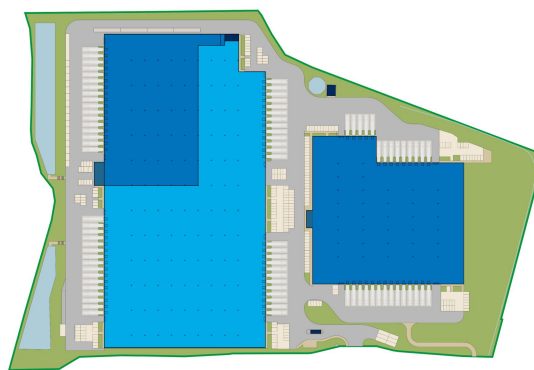

Gliwice serves as a prime location for logistics, warehousing and light production being home to a number of leading occupiers and well known brands who all benefit from an abundant local labour supply. Gliwice II Logistics Centre is situated in Katowicka Special Economic Zone, only 2-minute drive of the A4/DK88 junction. It offers 57,985 sq m of new, highly specified distribution space.

Modern warehouse space in a strategic location

The facility offers flexible warehouse and office space that can be tailored to tenants' specific needs. With a storage height of up to 12 metres, increased floor load capacity, and numerous loading docks, it enables efficient goods management. The entire complex has been designed to ensure maximum efficiency in logistics operations and a comfortable working environment. Thanks to its central location in Silesia, the investment provides fast access to key markets and distribution centres.

Eco-friendly solutions and modern technologies

GLP Gliwice II Logistics Centre meets high environmental standards, holding a BREEAM certification and infrastructure ready for photovoltaic panel installation. The facility is equipped with energy-efficient LED lighting and a smart metering system for monitoring utility consumption. It is a modern and sustainable space that enables companies to operate efficiently while minimising their environmental impact.

TELJES ÉPÜLETMÉRET

58,485 SQ M

ÖSSZES ELÉRHET

26,642 SQ M

CÍM

Kozielska 530A, 44-164 Gliwice, Poland