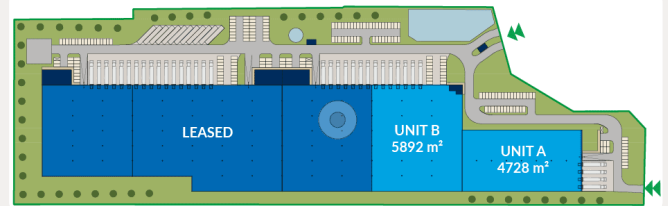

Pologne

+48 22 222 21 00

Warehouse near Warsaw for lease

GLP Warsaw II Logistics Centre is a modern logistics park located just three minutes from the borders of Warsaw, directly by the S8 expressway interchange (Wypędy). The complex offers 32,000 m² of state-of-the-art warehouse space, with individual units starting from 4,700 m². Its proximity to the capital and only a 15-minute drive to Chopin Airport make it an ideal base for both domestic and international distribution operations

Modern operational space

The warehouse facility has been designed to accommodate advanced logistics and production operations. With a clear height of 12 metres and 11 loading docks, the centre enables efficient goods handling and smooth logistics flow. The modern infrastructure and flexible layout allow tenants to tailor the space to their operational needs, ensuring maximum performance and efficiency.

Comprehensive solutions for logistics

The investment offers advanced warehouse space complemented by fully functional office facilities that support the management of logistics and production processes. Additionally, the property provides comfortable working conditions and technological solutions that help optimise daily business operations. It is a professional business environment that combines high infrastructural standards with a practical approach to tenant needs.

SURFACE TOTALE DU BÂTIMENT

25,680 SQ M

TOTAL DISPONIBLE

10,420 SQ M

ADRESSE

GLP Warsaw II Logistics Centre 36 Kwietniowa St. 05-090 Warsaw Poland