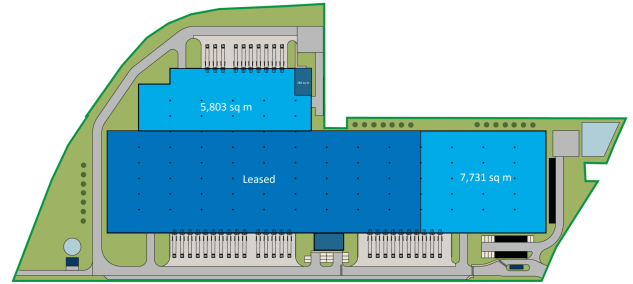

Pologne

Lublin Logistics Centre

13,534 SQM

KEY FEATURES

🛡️ Sécurité

💡 Éclairage LED

☀️ Éclairage naturel

🚶 Accès de plain-pied

GLP Lublin Logistics Centre is a modern warehouse complex located in a strategic part of Eastern Poland. The investment is situated near the S17 expressway, providing excellent connections to Warsaw, Rzeszów, and the Ukrainian border. This makes the facility an ideal logistics base for both national and international distribution. It is a perfect choice for logistics, manufacturing, and e-commerce companies seeking space in a region with strong growth potential.

Space designed for business needs

GLP Lublin Logistics Centre offers 33,350 m² of warehouse space designed in accordance with ESG standards. The facility features a storage height of 10 metres, 35 loading docks, and a floor load capacity of 5T/m², ensuring efficient goods handling. The centre is located just 8 km from the airport and within 15 minutes of an area with over 97,000 potential employees. Combining functionality, workforce availability, and excellent road infrastructure, it stands out as one of the most attractive warehouse locations in Eastern Poland.

SURFACE TOTALE DU BÂTIMENT

33,350 SQ M

TOTAL DISPONIBLE

13,534 SQ M

ADRESSE

Metalurgiczna 62, 20-234 Lublin, Poland

VOIR LES DÉTAILS COMPLETS DE CETTE PROPRIÉTÉ À
[HTTPS://EU.GLP.COM/FR/PROPRIETES/LUBLIN-LOGISTICS-CENTRE/](https://eu.glp.com/fr/proprietes/lublin-logistics-centre/)