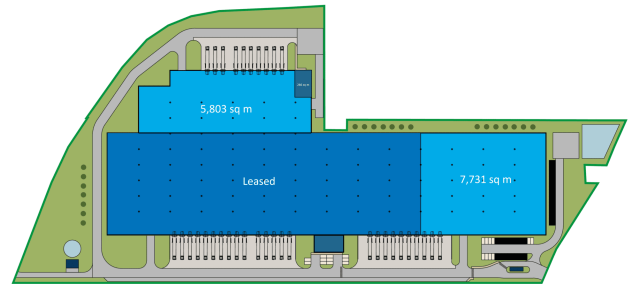

Pologne

Lublin Logistics Centre

13,534 SQM

KEY FEATURES

🛡️ Sécurité

💡 Éclairage LED

☀️ Éclairage naturel

🚶 Accès de plain-pied

Space designed for business needs

GLP Lublin Logistics Centre offers 33,350 m² of warehouse space designed in accordance with ESG standards. The facility features a storage height of 10 metres, 35 loading docks, and a floor load capacity of 5T/m², ensuring efficient goods handling. The centre is located just 8 km from the airport and within 15 minutes of an area with over 97,000 potential employees. Combining functionality, workforce availability, and excellent road infrastructure, it stands out as one of the most attractive warehouse locations in Eastern Poland.

SURFACE TOTALE DU BÂTIMENT

33,350 SQ M

TOTAL DISPONIBLE

13,534 SQ M

ADRESSE

Metalurgiczna 62, 20-234 Lublin, Poland

VOIR LES DÉTAILS COMPLETS DE CETTE PROPRIÉTÉ À
[HTTPS://EU.GLP.COM/FR/PROPRIETES/LUBLIN-LOGISTICS-CENTRE/](https://eu.glp.com/fr/proprietes/lublin-logistics-centre/)