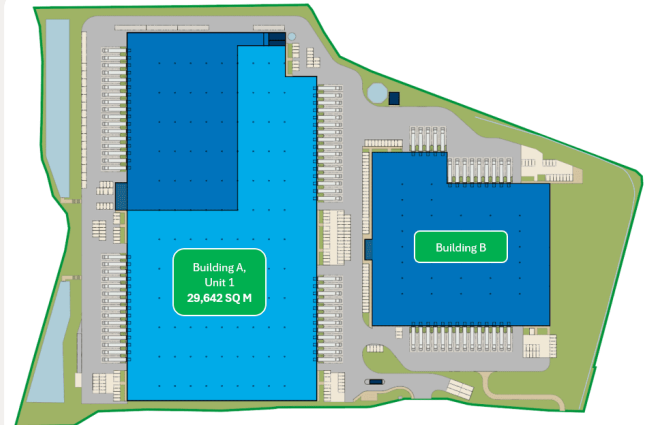

Gliwice serves as a prime location for logistics, warehousing and light production being home to a number of leading occupiers and well known brands who all benefit from an abundant local labour supply. Gliwice II Logistics Centre is situated in Katowicka Special Economic Zone, only 2-minute drive of the A4/DK88 junction. It offers 57,985 sq m of new, highly specified distribution space.

Modern warehouse space in a strategic location

The facility offers flexible warehouse and office space that can be tailored to tenants' specific needs. With a storage height of up to 12 metres, increased floor load capacity, and numerous loading docks, it enables efficient goods management. The entire complex has been designed to ensure maximum efficiency in logistics operations and a comfortable working environment. Thanks to its central location in Silesia, the investment provides fast access to key markets and distribution centres.

SURFACE TOTALE DU BÂTIMENT

58,485 SQ M

TOTAL DISPONIBLE

26,642 SQ M

ADRESSE

Kozielska 530A, 44-164 Gliwice, Poland

VOIR LES DÉTAILS COMPLETS DE CETTE PROPRIÉTÉ À
[HTTPS://EU.GLP.COM/FR/PROPRIETES/GLIWICE-II-LOGISTICS-CENTRE/](https://eu.glp.com/fr/proprietes/gliwice-ii-logistics-centre/)