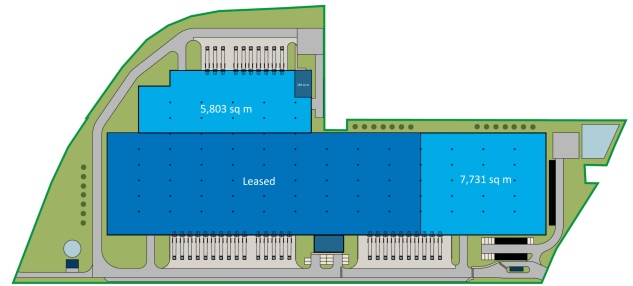

Polonia

Lublin Logistics Centre

13,534 SQM

KEY FEATURES

Seguridad

Iluminación LED

Iluminación natural

Acceso a nivel

Space designed for business needs

GLP Lublin Logistics Centre offers 33,350 m² of warehouse space designed in accordance with ESG standards. The facility features a storage height of 10 metres, 35 loading docks, and a floor load capacity of 5T/m², ensuring efficient goods handling. The centre is located just 8 km from the airport and within 15 minutes of an area with over 97,000 potential employees. Combining functionality, workforce availability, and excellent road infrastructure, it stands out as one of the most attractive warehouse locations in Eastern Poland.

TAMAÑO TOTAL DEL EDIFICIO

33,350 SQ M

TOTAL DISPONIBLE

13,534 SQ M

DIRECCIÓN

Metalurgiczna 62, 20-234 Lublin, Poland

VER DETALLES COMPLETOS DE ESTA PROPIEDAD EN
[HTTPS://EU.GLP.COM/ES/PROPIEADADES/LUBLIN-LOGISTICS-CENTRE/](https://eu.glp.com/es/propiudades/lublin-logistics-centre/)