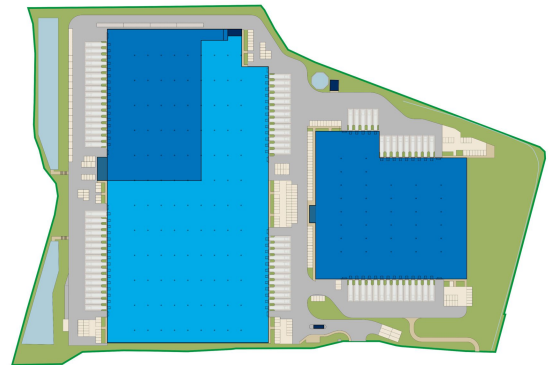

## Warehouse for rent in Gliwice – GLP Gliwice II Logistics Centre

Gliwice serves as a prime location for logistics, warehousing and light production being home to a number of leading occupiers and well known brands who all benefit from an abundant local labour supply. Gliwice II Logistics Centre is situated in Katowicka Special Economic Zone, only 2-minute drive of the A4/DK88 junction. It offers 57,985 sq m of new, highly specified distribution space.

### Modern warehouse space in a strategic location

The facility offers flexible warehouse and office space that can be tailored to tenants' specific needs. With a storage height of up to 12 metres, increased floor load capacity, and numerous loading docks, it enables efficient goods management. The entire complex has been designed to ensure maximum efficiency in logistics operations and a comfortable working environment. Thanks to its central location in Silesia, the investment provides fast access to key markets and distribution centres.

### TAMAÑO TOTAL DEL EDIFICIO

58,485 SQ M

### TOTAL DISPONIBLE

26,642 SQ M