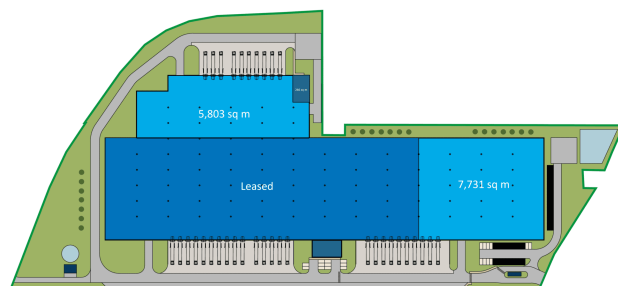

Polen

Lublin Logistics Centre

13,534 SQM

KEY FEATURES

Sicherheit

LED-Beleuchtung

Natürliches Licht

Ebener Zugang

Space designed for business needs

GLP Lublin Logistics Centre offers 33,350 m² of warehouse space designed in accordance with ESG standards. The facility features a storage height of 10 metres, 35 loading docks, and a floor load capacity of 5T/m², ensuring efficient goods handling. The centre is located just 8 km from the airport and within 15 minutes of an area with over 97,000 potential employees. Combining functionality, workforce availability, and excellent road infrastructure, it stands out as one of the most attractive warehouse locations in Eastern Poland.

GESAMTGEBÄUDEFÄHIGKEIT

33,350 SQ M

GESAMT VERFÜGBAR

13,534 SQ M

ADRESSE

Metalurgiczna 62, 20-234 Lublin, Poland

VOLLSTÄNDIGE DETAILS DIESER IMMOBILIE UNTER
[HTTPS://EU.GLP.COM/DE/EIGENSCHAFTEN/LUBLIN-LOGISTICS-CENTRE/](https://eu.glp.com/de/eigenschaften/lublin-logistics-centre/)