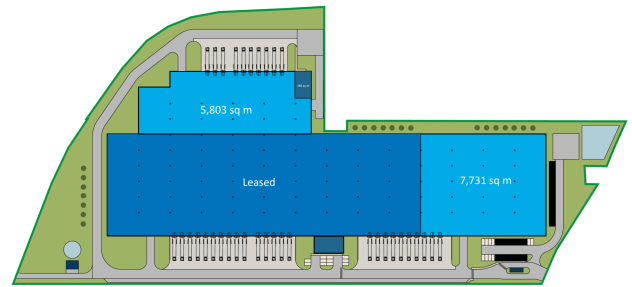

Polen

Lublin Logistics Centre

13,534 SQM

KEY FEATURES

Sicherheit

LED-Beleuchtung

Natürliches Licht

Ebener Zugang

Space designed for business needs

GLP Lublin Logistics Centre offers 33,350 m² of warehouse space designed in accordance with ESG standards. The facility features a storage height of 10 metres, 35 loading docks, and a floor load capacity of 5T/m², ensuring efficient goods handling. The centre is located just 8 km from the airport and within 15 minutes of an area with over 97,000 potential employees. Combining functionality, workforce availability, and excellent road infrastructure, it stands out as one of the most attractive warehouse locations in Eastern Poland.

GESAMTGEBÄUDEFLECHE

33,350 SQ M

GESAMT VERFÜGBAR

13,534 SQ M

ADRESSE

Metalurgiczna 62, 20-234 Lublin, Poland

VOLLSTÄNDIGE DETAILS DIESER IMMOBILIE UNTER
[HTTPS://EU.GLP.COM/DE/EIGENSCHAFTEN/LUBLIN-LOGISTICS-CENTRE/](https://eu.glp.com/de/eigenschaften/lublin-logistics-centre/)