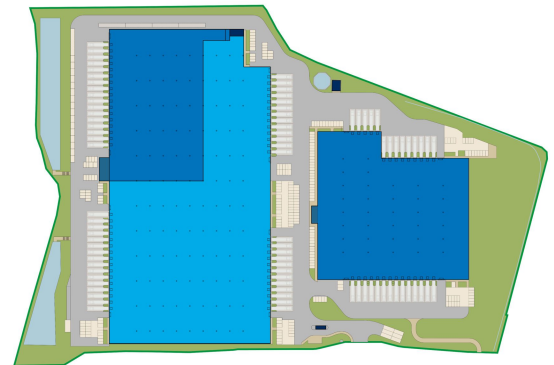

Gliwice serves as a prime location for logistics, warehousing and light production being home to a number of leading occupiers and well known brands who all benefit from an abundant local labour supply. Gliwice II Logistics Centre is situated in Katowicka Special Economic Zone, only 2-minute drive of the A4/DK88 junction. It offers 57,985 sq m of new, highly specified distribution space.

Modern warehouse space in a strategic location

The facility offers flexible warehouse and office space that can be tailored to tenants' specific needs. With a storage height of up to 12 metres, increased floor load capacity, and numerous loading docks, it enables efficient goods management. The entire complex has been designed to ensure maximum efficiency in logistics operations and a comfortable working environment. Thanks to its central location in Silesia, the investment provides fast access to key markets and distribution centres.

Eco-friendly solutions and modern technologies

GLP Gliwice II Logistics Centre meets high environmental standards, holding a BREEAM certification and infrastructure ready for photovoltaic panel installation. The facility is equipped with energy-efficient LED lighting and a smart metering system for monitoring utility consumption. It is a modern and sustainable space that enables companies to operate efficiently while minimising their environmental impact.

GESAMTGEBÄUDEFLÄCHE

58,485 SQ M

GESAMT VERFÜGBAR

26,642 SQ M

ADRESSE

Kozielska 530A, 44-164 Gliwice, Poland