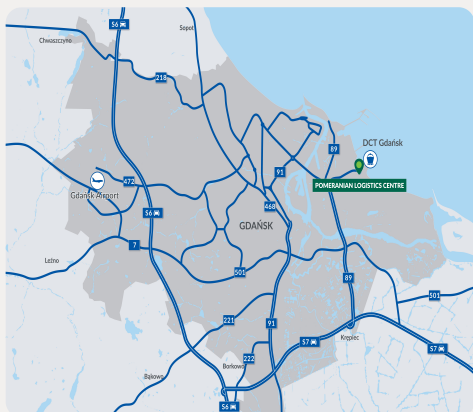

Polsko

Pomeranian Logistics Centre

13,530 SQM

KEY FEATURES

BREEAM Excellent

LED osvětlení

Dopravní uzel

Výsadba

Připraveno na fotovoltaiku

Veřejná doprava

Dotaz na tuto nemovitost

Magdalena Górska-Wojtas

Vice President, Real Estate Asset Management

mgorska-wojtas@marqlogistics.com

Polsko

+48 22 222 21 00

Pomeranian Logistics Centre – a strategic location in the heart of the Tricity

Pomeranian Logistics Centre is a modern warehouse complex located directly adjacent to the Gdańsk Deepwater Container Terminal – Baltic Hub. Situated in the Tri-City area, one of Poland's most dynamic economic regions, the investment provides excellent access to maritime, road, rail, and air transport networks. This strategic connectivity enables efficient cargo flow on both national and international scales. It is a key logistics hub on the European port logistics map.

Advanced warehouse facilities for business

The complex offers a total warehouse area of 190,000 m², including 12,520 m² currently available for lease, providing extensive flexibility to meet tenants' operational needs. With a clear height of 10 metres and a floor load capacity of 50 kN/m², the facility allows for efficient storage and handling of diverse goods and advanced logistics processes. It is a space that combines high technical standards with exceptional adaptability and functionality.

An investment for the future in northern Poland