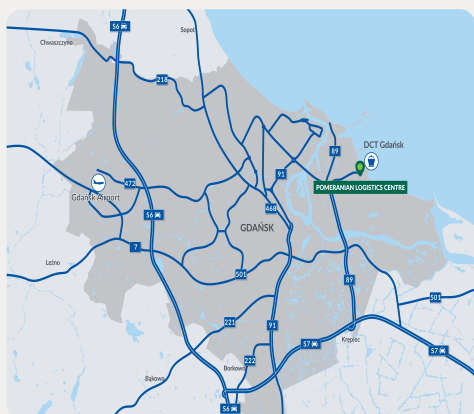

Polsko

Pomeranian Logistics Centre

13,530 SQM

KEY FEATURES

BREEAM Excellent

LED osvětlení

Dopravní uzel

Výsadba

Připraveno na fotovoltaiku

Veřejná doprava

Dotaz na tuto nemovitost

Magdalena Górska-Wojtas

Vice President, Real Estate Asset Management

mgorska-wojtas@marqlogistics.com

Polsko

+48 22 222 21 00

Pomeranian Logistics Centre – a strategic location in the heart of the Tricity

Pomeranian Logistics Centre is a modern warehouse complex located directly adjacent to the Gdańsk Deepwater Container Terminal – Baltic Hub. Situated in the Tri-City area, one of Poland's most dynamic economic regions, the investment provides excellent access to maritime, road, rail, and air transport networks. This strategic connectivity enables efficient cargo flow on both national and international scales. It is a key logistics hub on the European port logistics map.

Advanced warehouse facilities for business

The complex offers a total warehouse area of 190,000 m², including 13,530 m² currently available for lease, providing extensive flexibility to meet tenants' operational needs. With a clear height of 10 metres and a floor load capacity of 50 kN/m², the facility allows for efficient storage and handling of diverse goods and advanced logistics processes. It is a space that combines high technical standards with exceptional adaptability and functionality.

An investment for the future in northern Poland