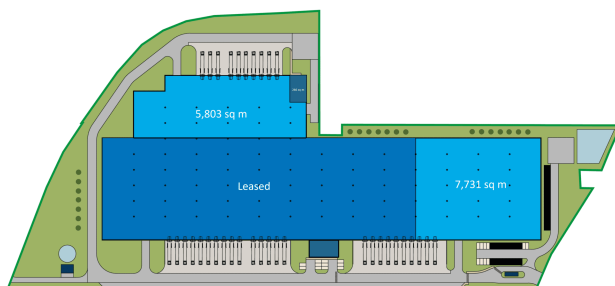

Space designed for business needs

GLP Lublin Logistics Centre offers 33,350 m² of warehouse space designed in accordance with ESG standards. The facility features a storage height of 10 metres, 35 loading docks, and a floor load capacity of 5T/m², ensuring efficient goods handling. The centre is located just 8 km from the airport and within 15 minutes of an area with over 97,000 potential employees. Combining functionality, workforce availability, and excellent road infrastructure, it stands out as one of the most attractive warehouse locations in Eastern Poland.

CELKOVÁ VELIKOST BUDOVY

33,350 SQ M

CELKEM DOSTUPNÉ

13,534 SQ M

ADRESA

Metalurgiczna 62, 20-234 Lublin, Poland

ZOBRAZIT PODROBNOSTI TÉTO NEMOVITOSTI NA
[HTTPS://EU.GLP.COM/CS/NEMOVITOSTI/LUBLIN-LOGISTICS-CENTRE/](https://eu.glp.com/cs/nemovitosti/lublin-logistics-centre/)